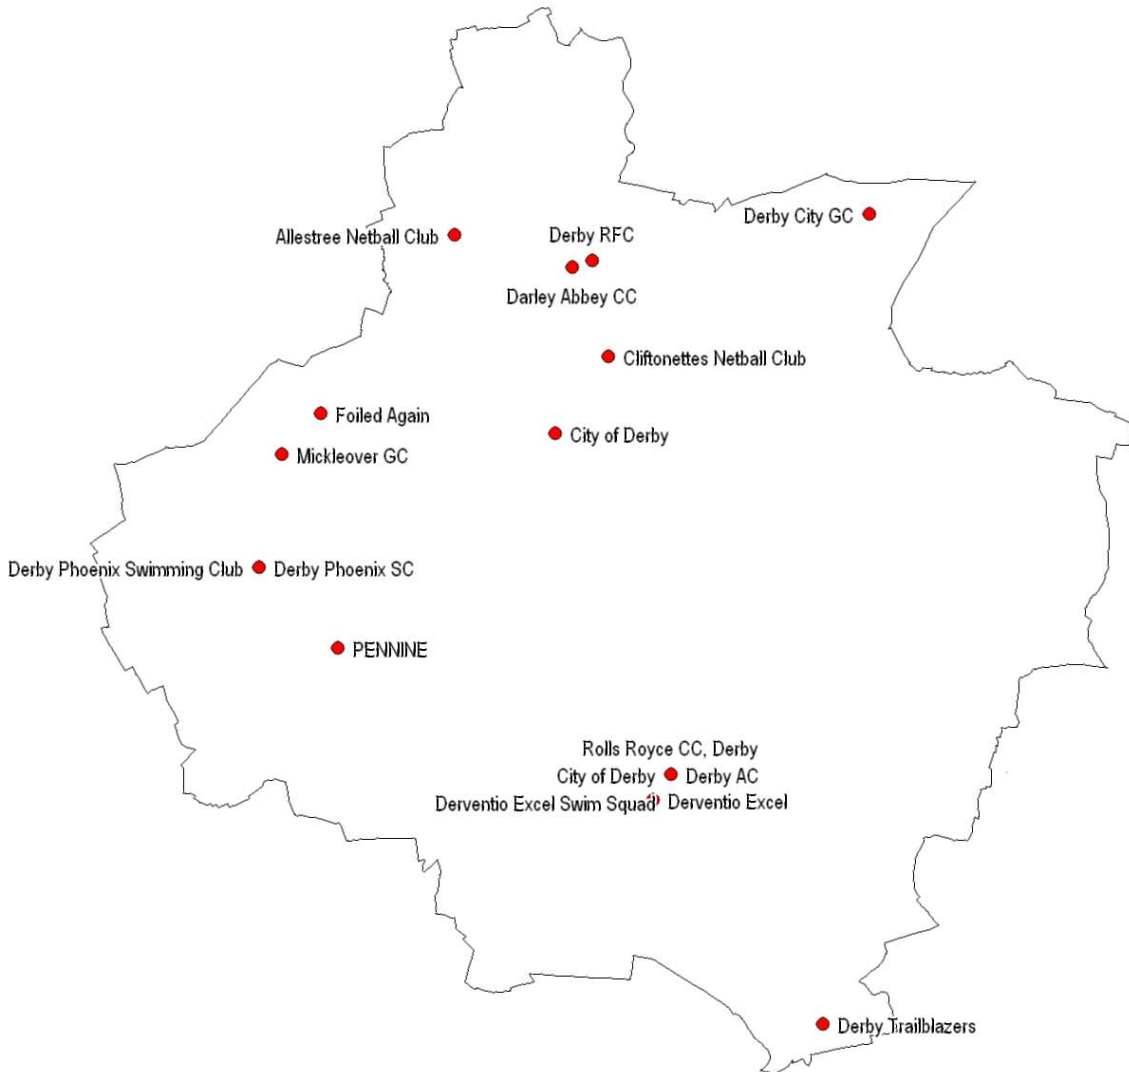

Region: Derbyshire CSP
Description: Clubmark Clubs plotted by Local Authority

Region: Amber Valley Local Authority
Description: Clubmark Clubs with Club Names

Region: Chesterfield Local Authority
Description: Clubmark Clubs with Club Names

Region: Derby City Unitary Authority
Description: Clubmark Clubs with Club Names

Region: Derbyshire Dales Local Authority
Description: Clubmark Clubs with Club Names

Region: Erewash Local Authority
Description: Clubmark Clubs with Club Names

Region: High Peak Local Authority
Description: Clubmark Clubs with Club Names

Region: North East Derbyshire Local Authority
Description: Clubmark Clubs with Club Names

Region: South Derbyshire Local Authority
Description: Clubmark Clubs with Club Names