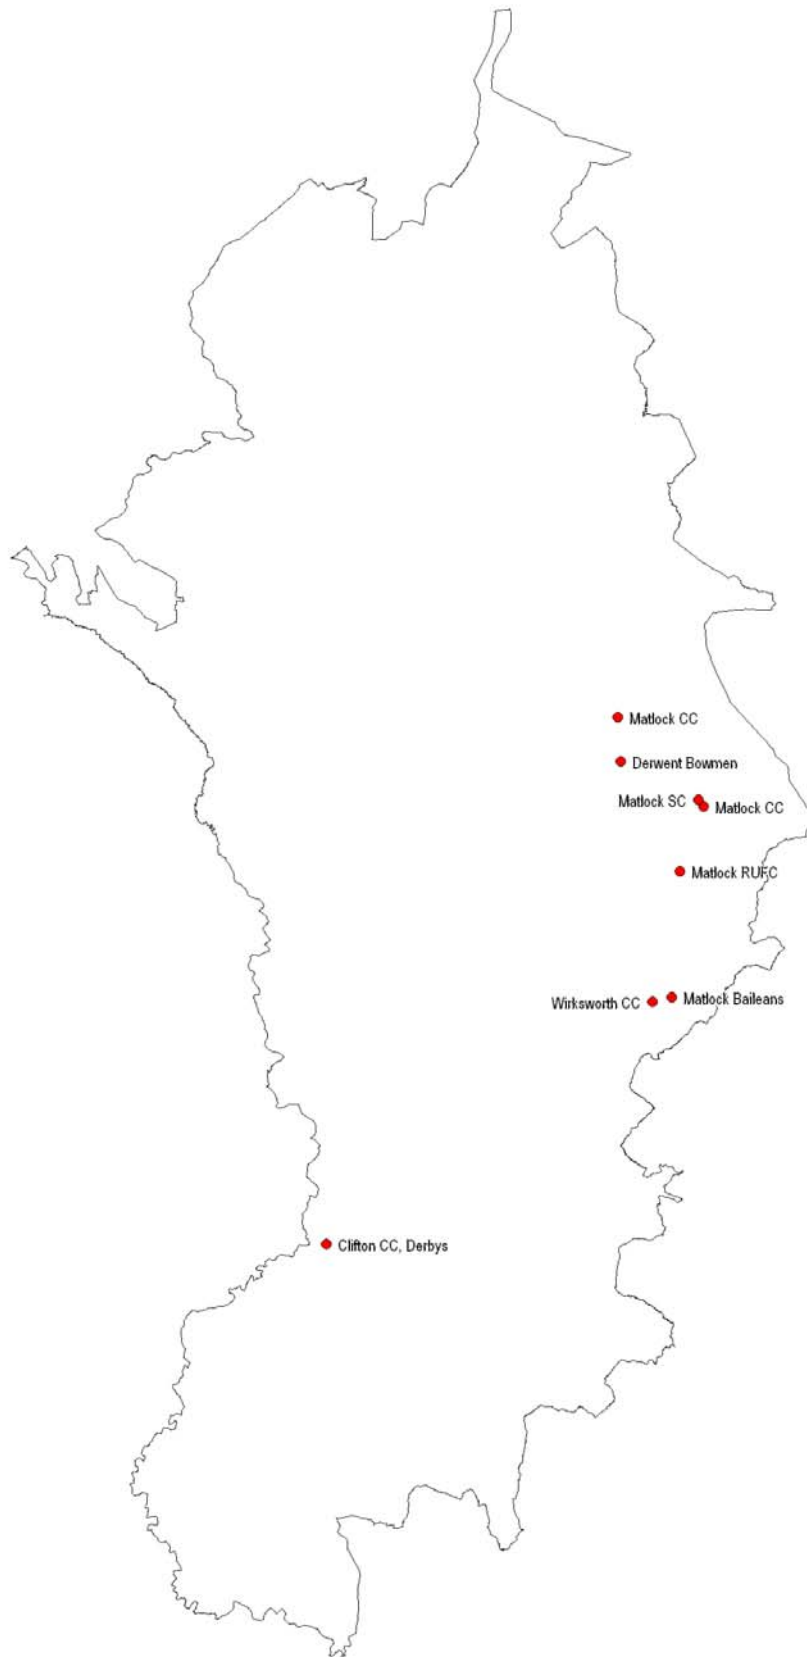

Region: Derbyshire CSP
Description: Clubmark Clubs plotted by Local Authority

Region: Amber Valley Local Authority
Description: Clubmark Clubs with Club Names

Region: Chesterfield Local Authority
Description: Clubmark Clubs with Club Names

Region: Derby City Unitary Authority
Description: Clubmark Clubs with Club Names

Region: Derbyshire Dales Local Authority
Description: Clubmark Clubs with Club Names

Region: Erewash Local Authority
Description: Clubmark Clubs with Club Names

Region: High Peak Local Authority
Description: Clubmark Clubs with Club Names

Region: North East Derbyshire Local Authority
Description: Clubmark Clubs with Club Names

Region: South Derbyshire Local Authority
Description: Clubmark Clubs with Club Names