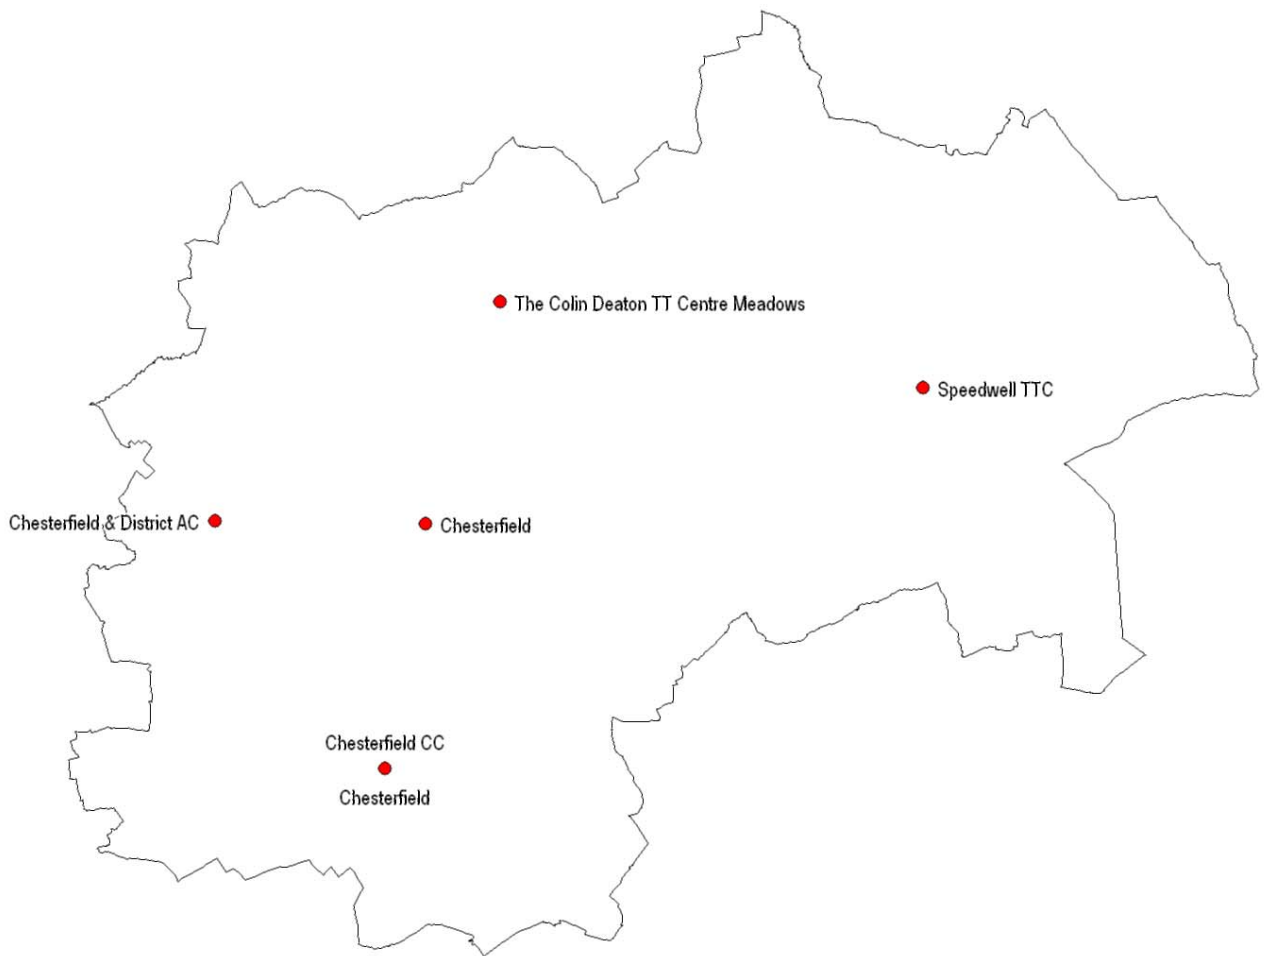

Title: Mapping Exercise - Clubmark Clubs in Derbyshire (including Derby City)

Date: 1st July 2008

Contact: Dale Burton, Research and Information Officer

Tel: 01773 571223

Email: dale.burton@derbyshire.gov.uk

Region: Derbyshire CSP
Description: Clubmark Clubs plotted by Local Authority

Region: Amber Valley Local Authority
Description: Clubmark Clubs with Club Names

Region: Chesterfield Local Authority
Description: Clubmark Clubs with Club Names

Region: Derby City Unitary Authority
Description: Clubmark Clubs with Club Names

Region: Derbyshire Dales Local Authority
Description: Clubmark Clubs with Club Names

Region: Erewash Local Authority
Description: Clubmark Clubs with Club Names

Region: High Peak Local Authority
Description: Clubmark Clubs with Club Names

Region: North East Derbyshire Local Authority
Description: Clubmark Clubs with Club Names

Region: South Derbyshire Local Authority
Description: Clubmark Clubs with Club Names