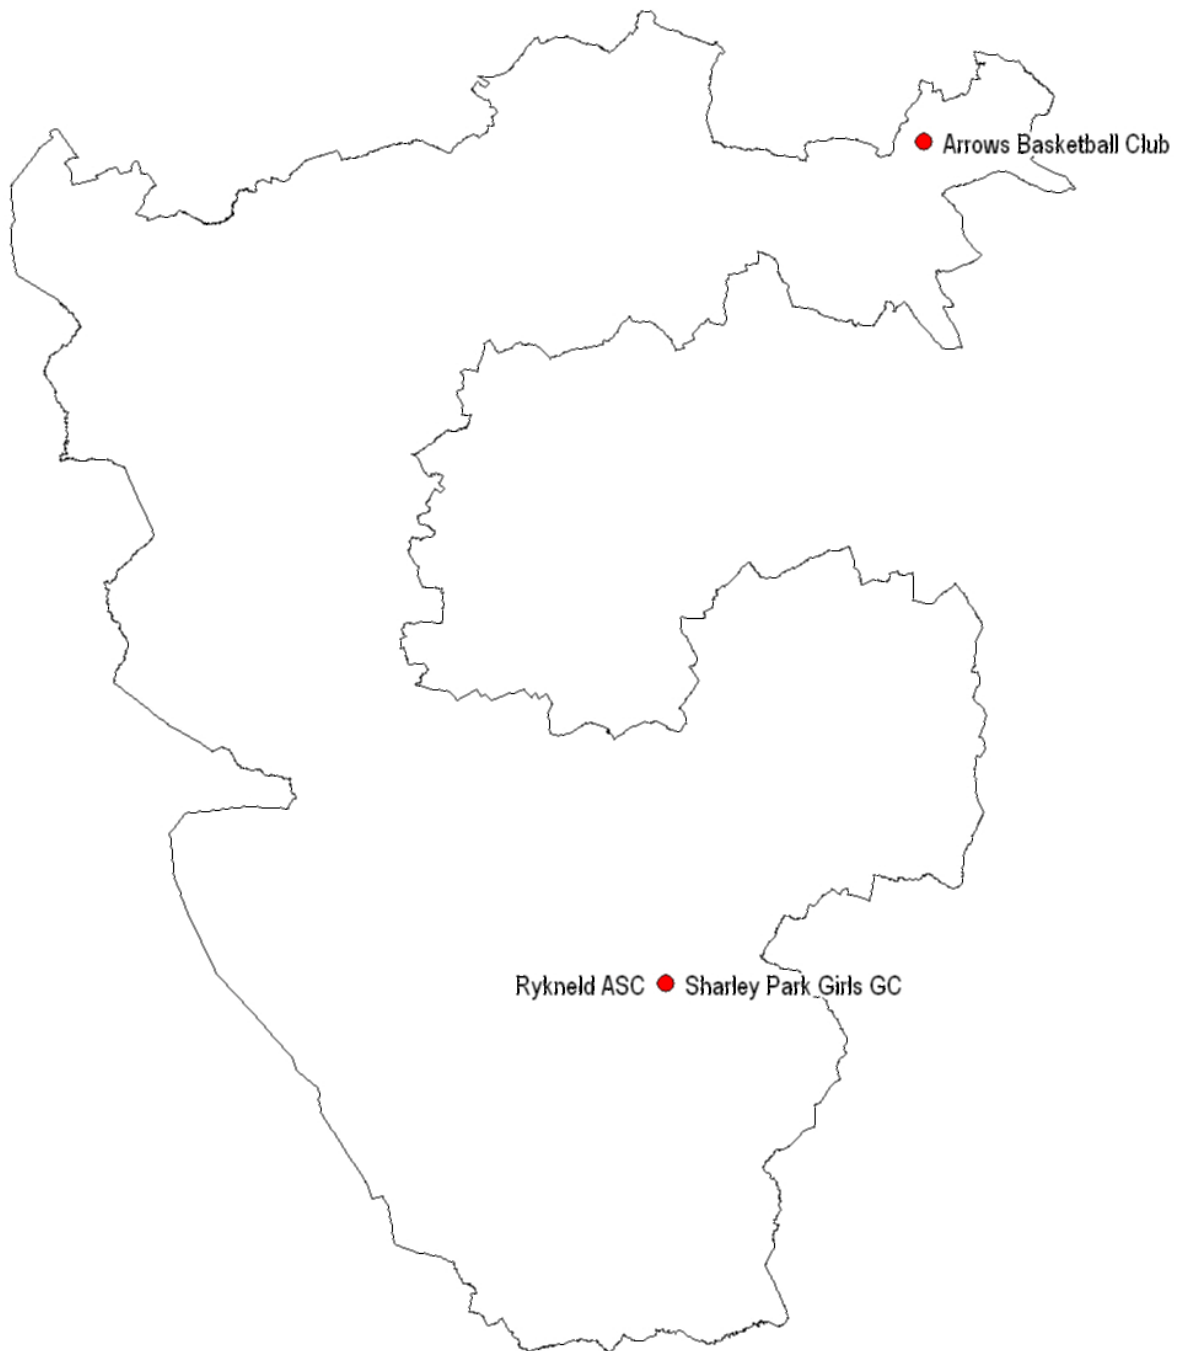

Title: Mapping Exercise - Clubmark Clubs in Derbyshire (including Derby City)

Date: 1st July 2008

Contact: Dale Burton, Research and Information Officer

Tel: 01773 571223

Email: dale.burton@derbyshire.gov.uk

Region: Derbyshire CSP
Description: Clubmark Clubs plotted by Local Authority

Region: Amber Valley Local Authority
Description: Clubmark Clubs with Club Names

Region: Chesterfield Local Authority
Description: Clubmark Clubs with Club Names

Region: Derby City Unitary Authority
Description: Clubmark Clubs with Club Names

Region: Derbyshire Dales Local Authority
Description: Clubmark Clubs with Club Names

Region: Erewash Local Authority
Description: Clubmark Clubs with Club Names

Region: High Peak Local Authority
Description: Clubmark Clubs with Club Names

Region: North East Derbyshire Local Authority
Description: Clubmark Clubs with Club Names

Region: South Derbyshire Local Authority
Description: Clubmark Clubs with Club Names