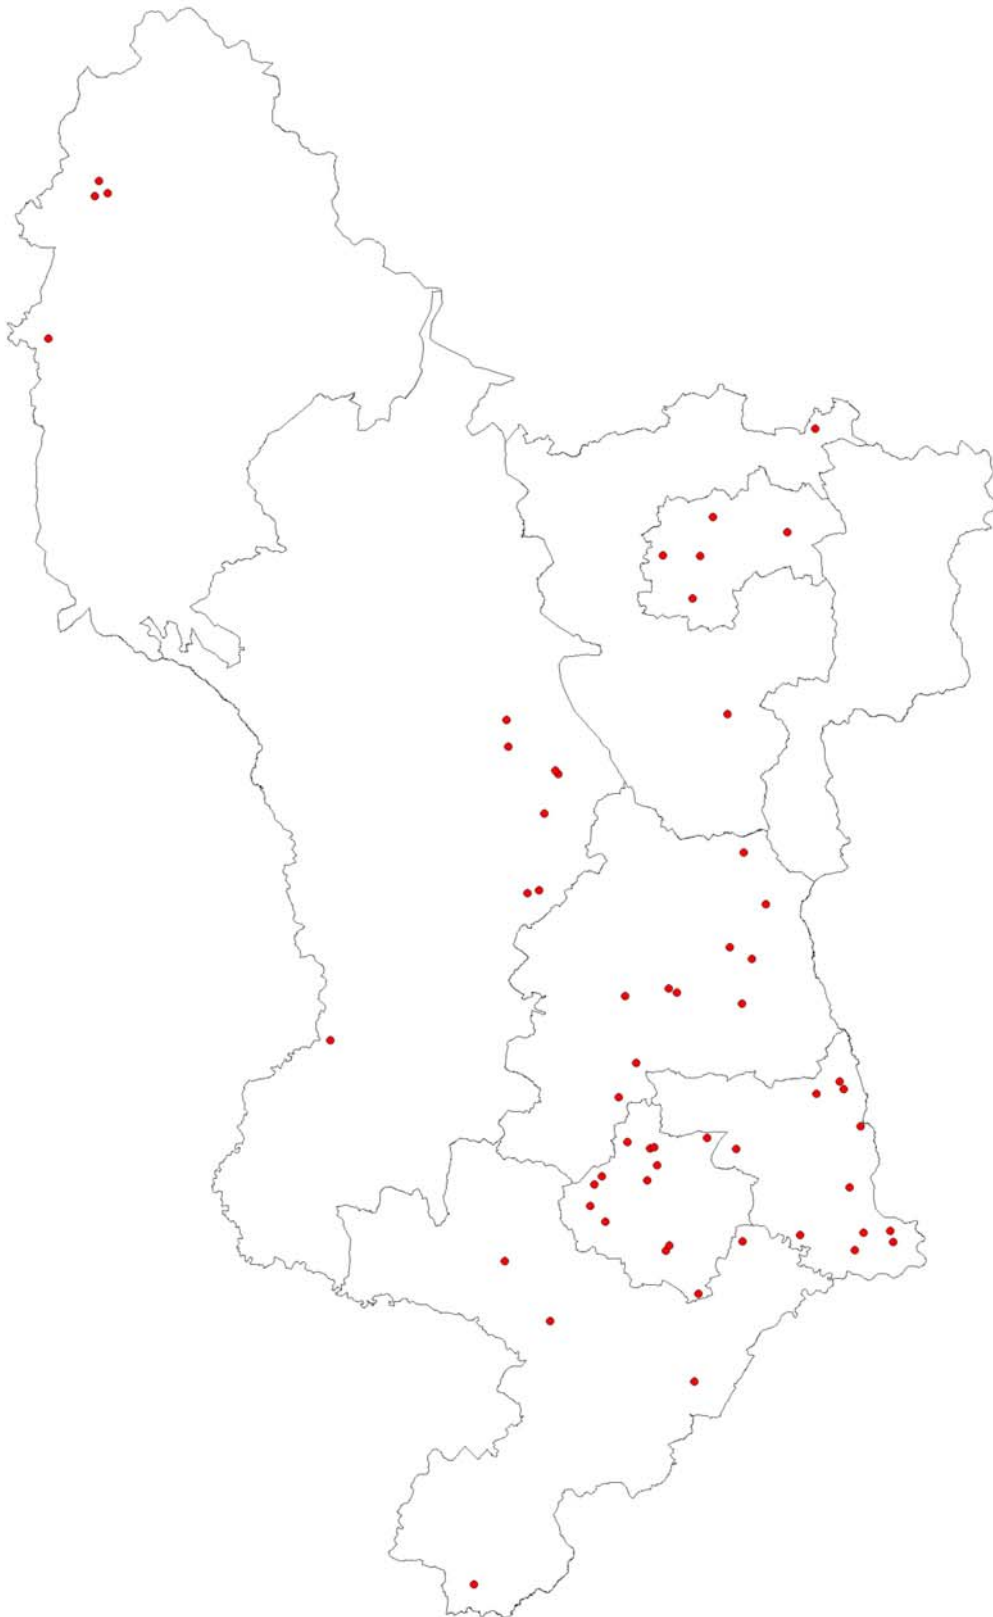

Title: Mapping Exercise - Clubmark Clubs in Derbyshire (including Derby City)

Date: 1st July 2008

Contact: Dale Burton, Research and Information Officer

Tel: 01773 571223

Email: dale.burton@derbyshire.gov.uk

Region: Derbyshire CSP
Description: Clubmark Clubs plotted by Local Authority

Region: Amber Valley Local Authority
Description: Clubmark Clubs with Club Names

Region: Chesterfield Local Authority
Description: Clubmark Clubs with Club Names

Region: Derby City Unitary Authority
Description: Clubmark Clubs with Club Names

Region: Derbyshire Dales Local Authority
Description: Clubmark Clubs with Club Names

Region: Erewash Local Authority
Description: Clubmark Clubs with Club Names

Region: High Peak Local Authority
Description: Clubmark Clubs with Club Names

Region: North East Derbyshire Local Authority
Description: Clubmark Clubs with Club Names

Region: South Derbyshire Local Authority
Description: Clubmark Clubs with Club Names